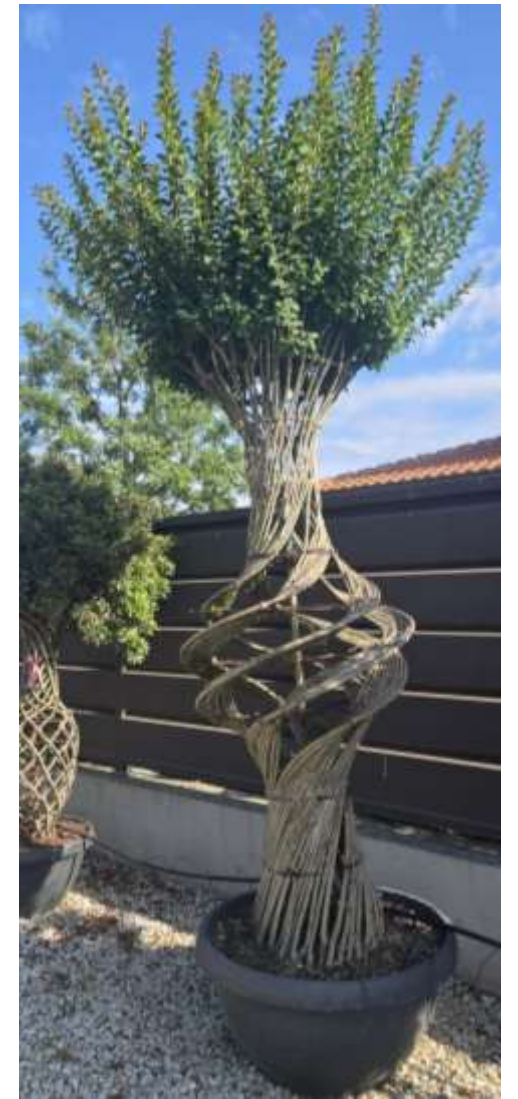

PINK
PUMPKIN

LILAC
BOTTLE H.140

PINK
CANDY

LAGERSTROEMIA INDICA
AMPHORA/CANDY/SPIRAL SHAPE
H 200CM
BOWL 90 / POT JUMBO

PINK
AMPHORA

PINK
AMPHORA POT JUMBO

PINK
CANDY

PINK
SPIRAL